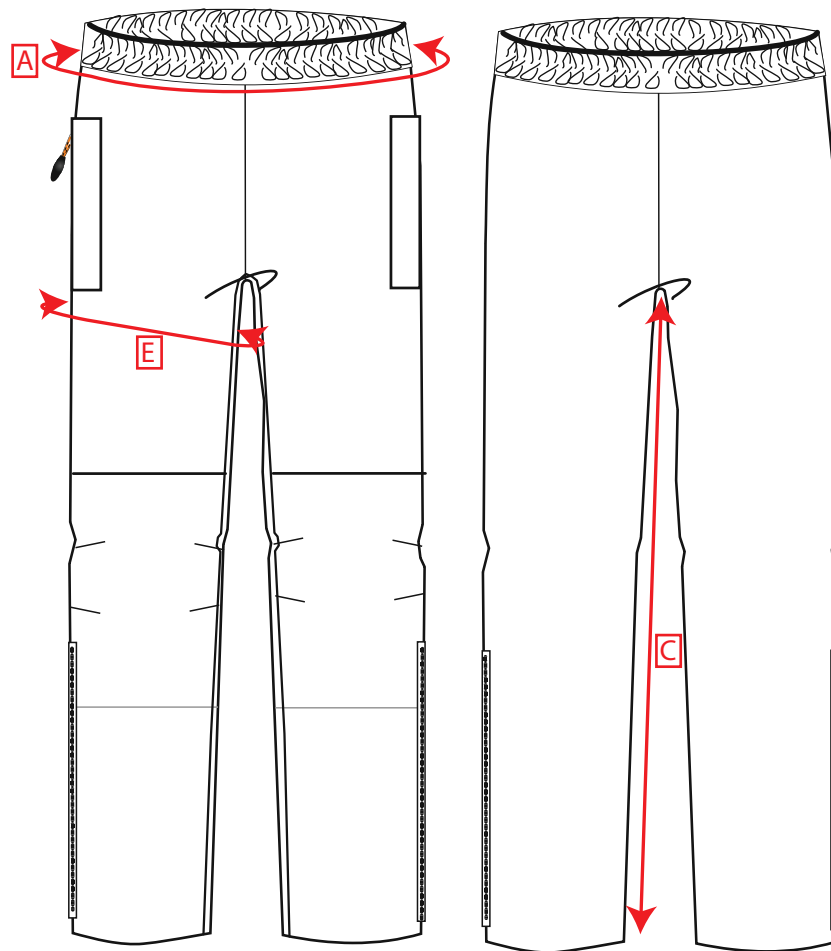

STYLE NO: S556	DESCRIPTION: PWR Vanquish Trouser
----------------	-----------------------------------

		S	M	L	XL	2XL	3XL	Tol +/-
	Men's Waist Metric (cm)	76-80	84-88	92-96	100-104	108-112	116-120	
<b>Front</b>								
	A Waist Relaxed		68	76	84	92	100	1
	C Inner Leg		78	78	78	78	78	min
	E Thigh Circumference (5cm Below Crotch)		72	75	78	81	84	1