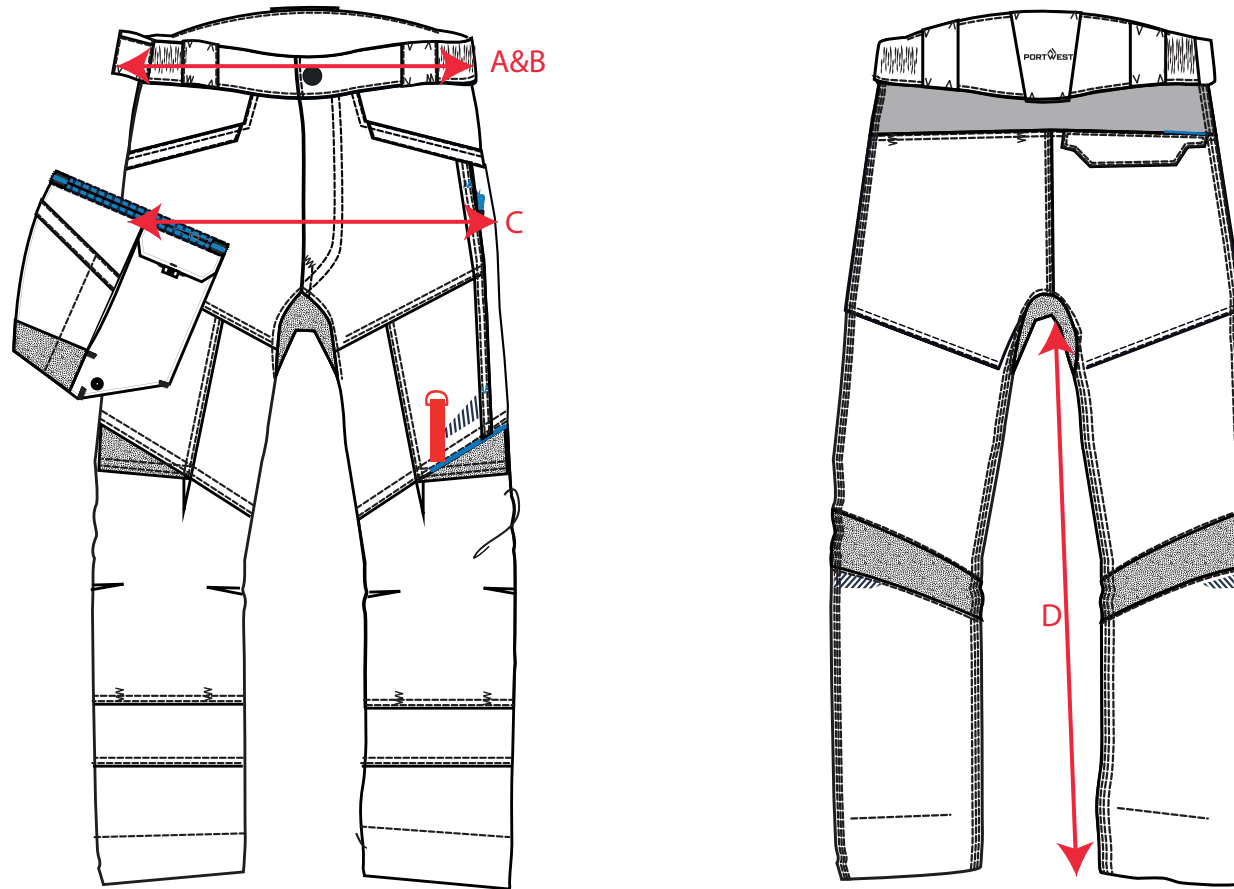

STYLE NO: T718

DESCRIPTION: WX3 Slim Fit Work Trousers

Description		26	28	30	32	33	34	36	38	40	41	42	44	46	48	50	52	54	56
Waist - relaxed	A	34.00	36.50	39.00	41.50	42.75	44.00	46.50	49.00	51.50	52.75	54.00	56.50	59.00	61.50	64.00	66.50	69.00	71.50
Waist - extended	B	39.00	41.50	44.00	46.50	47.75	49.00	51.50	54.00	56.50	57.75	59.00	61.50	64.00	66.50	69.00	71.50	74.00	76.50
Seat	C	45.00	47.50	50.00	52.50	53.75	55.00	57.50	60.00	62.50	63.75	65.00	67.50	70.00	72.50	75.00	77.50	80.00	82.50
Inner Leg Length - Regular	D	79.00	79.00	79.00	79.00	79.00	79.00	79.00	79.00	79.00	79.00	79.00	79.00	79.00	79.00	79.00	79.00	79.00	79.00