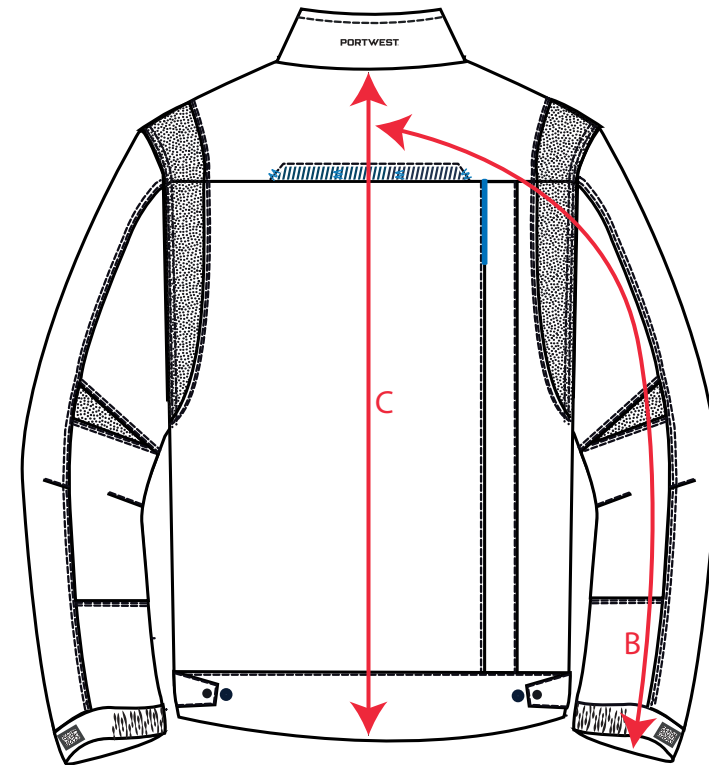

STYLE NO: T703

DESCRIPTION: WX3 Work Jacket

Description		S	M	L	XL	XXL	3XL	4XL
Chest Width	A	54.00	58.00	62.00	66.00	72.00	76.00	80.00
Sleeve length - 12 cm below neck	B	86.00	87.00	88.00	89.00	90.00	91.00	92.00
Back Length	C	75.00	75.00	76.00	78.00	79.00	81.00	83.00
Hem Width - relaxed	D	52.00	56.00	60.00	64.00	68.00	72.00	76.00