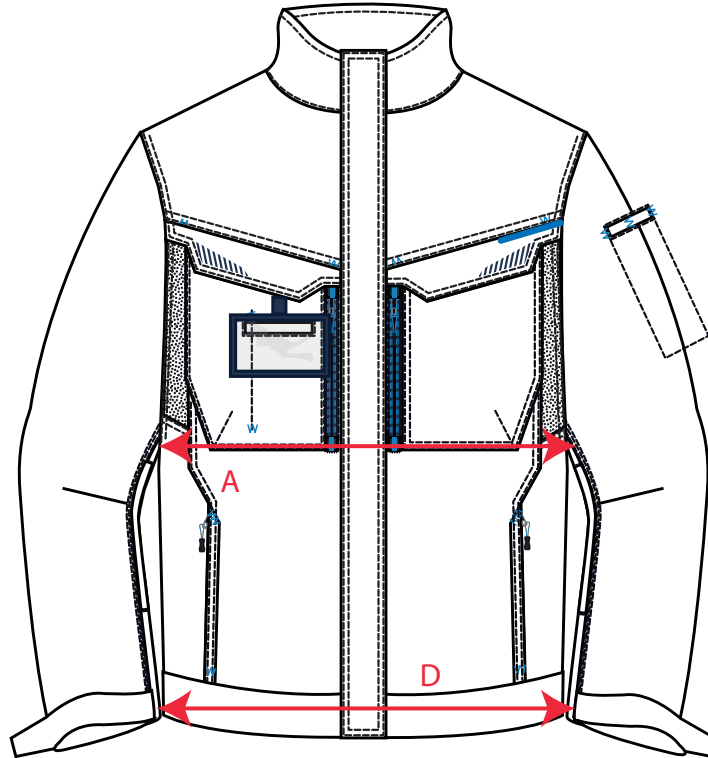

STYLE NO: T703

DESCRIPTION: WX3 Work Jacket

Description		S	M	L	XL	XXL	3XL	4XL
Chest Width	A	54.00	58.00	62.00	66.00	72.00	76.00	80.00
Sleeve length - 12 cm below neck	B	86.00	87.00	88.00	89.00	90.00	91.00	92.00
Back Length	C	75.00	75.00	76.00	78.00	79.00	81.00	83.00
Hem Width - relaxed	D	52.00	56.00	60.00	64.00	68.00	72.00	76.00