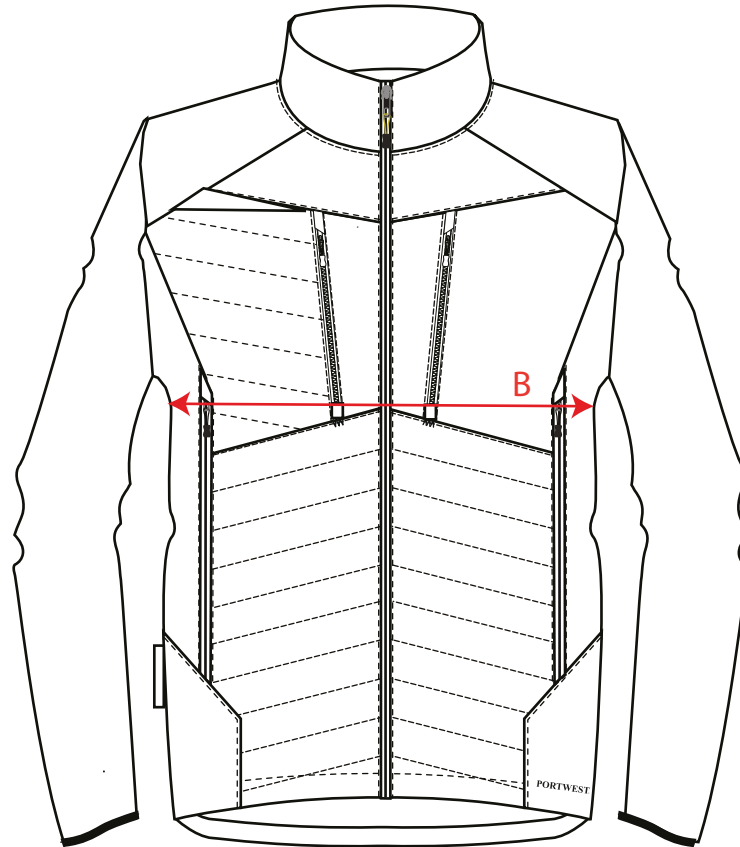

STYLE NO:	DX471	DESCRIPTION:	DX4 JACKET
-----------	-------	--------------	------------

REVISION	Size	Marker Sample							TOL
		S	M	L	XL	2XL	3XL		
	TO FIT CHEST	92-96	100-104	108-112	116-124	128-132	136-140	+/-	
	A	CENTRE BACK LENGTH (CB NECK TO BACK HEM)	73	74	75	76	77	78	1
	B	½ CHEST	53	57	61	67	71	75	1
	G	CROWN TO CUFF	64	65	66	67	68	69	1