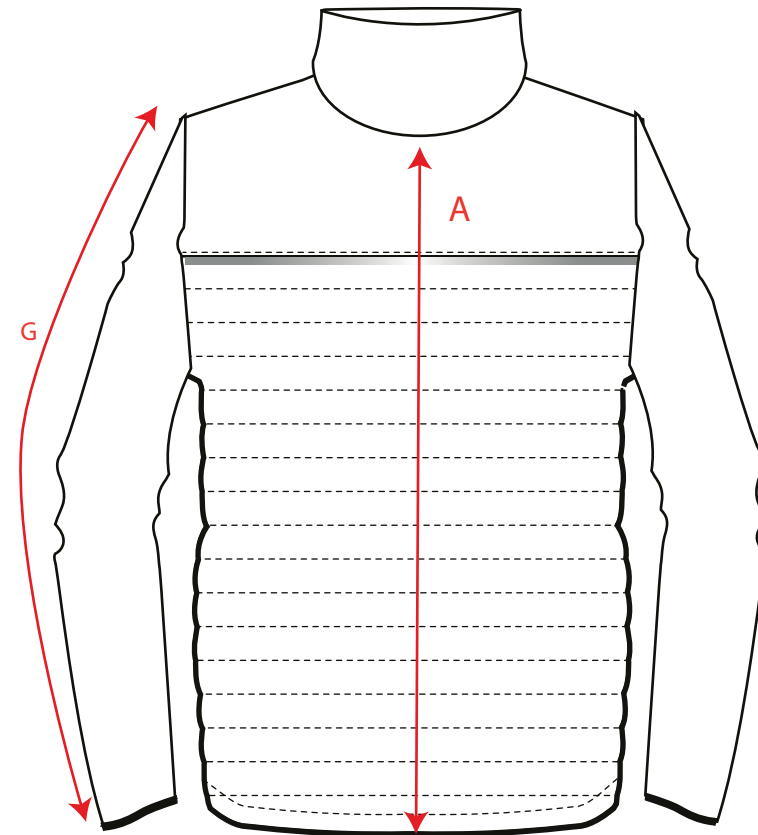

STYLE NO:	DX471	DESCRIPTION:	DX4 JACKET
-----------	-------	--------------	------------

REVISION	Size	Marker Sample							TOL
		S	M	L	XL	2XL	3XL		
	TO FIT CHEST	92-96	100-104	108-112	116-124	128-132	136-140	+/-	
	A	CENTRE BACK LENGTH (CB NECK TO BACK HEM)	73	74	75	76	77	78	1
	B	½ CHEST	53	57	61	67	71	75	1
	G	CROWN TO CUFF	64	65	66	67	68	69	1