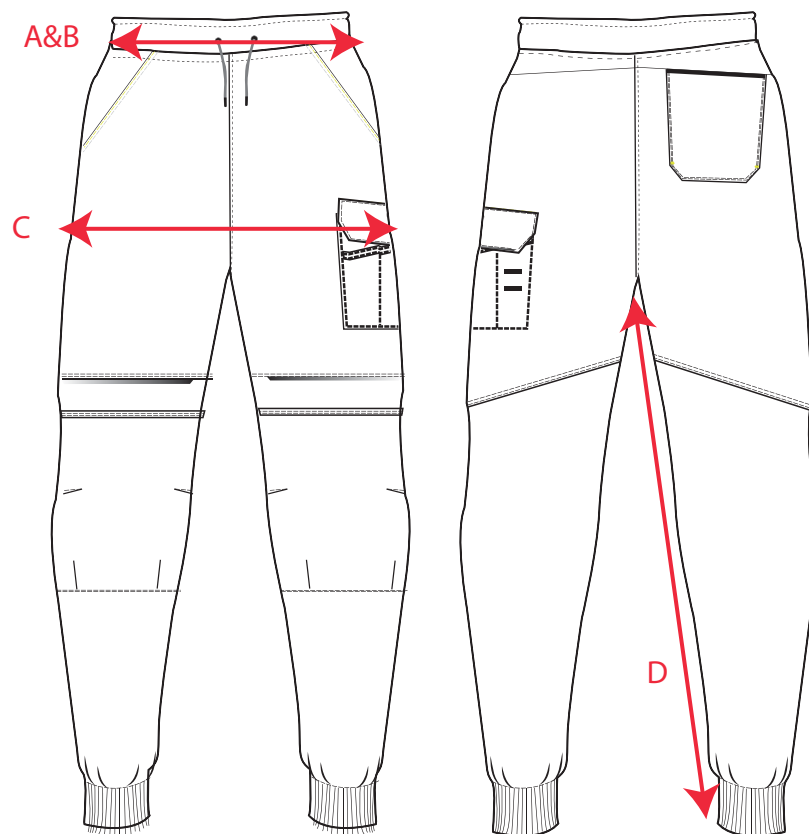

STYLE NO: PW399

DESCRIPTION: PW3 Work Jogger

Description		XS	S	M	L	XL	XXL	3XL	4XL
Waist - relaxed	A	33.00	37.00	41.00	45.00	49.00	53.00	57.00	61.00
Waist - extended	B	42.00	46.00	50.00	54.00	58.00	62.00	66.00	70.00
Seat	C	50.00	54.00	58.00	62.00	66.00	70.00	74.00	78.00
Inner Leg Length - Regular	D	78.00	78.00	78.00	78.00	78.00	78.00	78.00	78.00