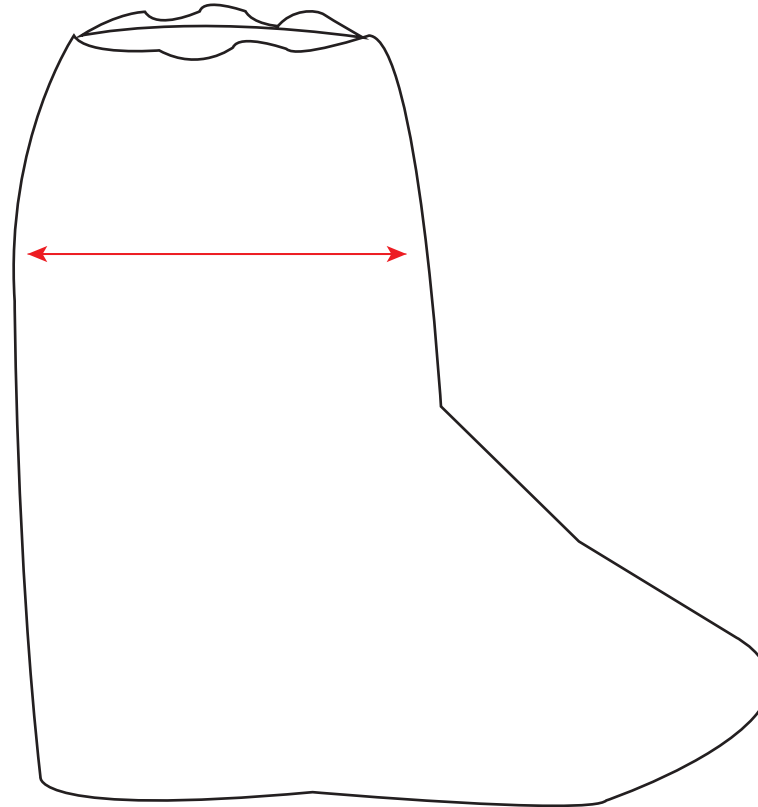

SIZE CHART

STYLE NO: ST85

DESCRIPTION: BizTex SMS FR Boot Cover Tyoe PB [6] to EN 13034 TYPE 6 PB, EN 1149-5

Height	A	44.5cm
Length	B	37.5cm
Opening Unstretched	C	28cm